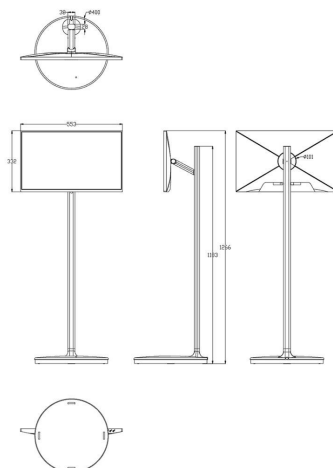

iii. product specification sheets

24-inch boudoir machine			
Product Model Number			
Screen	Dimensions	24" 16:9	
	Resolution	1920*1080	
basic specifications	operating systems	Android14	
	Processor	RK3576	
	Memory	LPDDR4+UFS capacity optional	
	equipment power supply	19V3A	
	equipment power consumption	≤38W	
	relative humidity	10%~90%	
	Operating Temperature	0°C~40°C	
	storage temperature	-20°C~60°C	
	the environment in which it is used	Indoor	
	external interface		USB2.0 Type A* 1
			USB3.0 Type A* 1
		TYPE-C OTG* 1	
		RJ45 Gigabit Ethernet port* 1	
		DC IN* 1	
	3.5mm headphone port, support for headset as a		

Fourth, 24-inch intelligent mobile screen (girlfriends machine) appearance

illustration

V. 24-inch intelligent mobile screen (boudoir machine) structure size chart

VI. Packaging and instructions for use

materials/tool lists