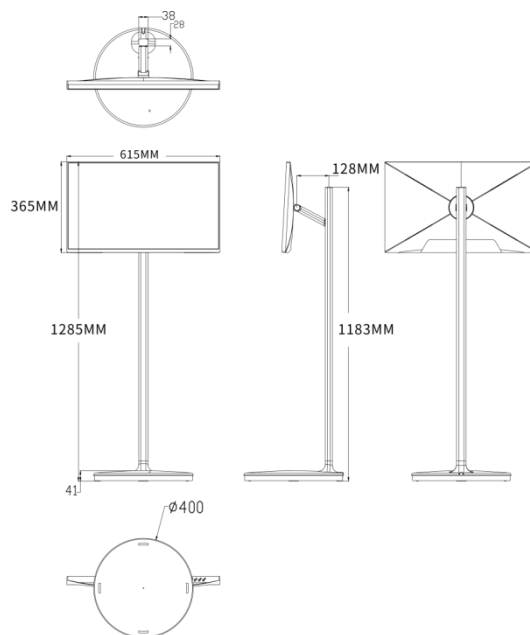

## iii. product specification sheets

27-inch boudoir machine			
Product Model Number			
Screen	Dimensions	27" 16:9	
	Resolution	3840*2160	
basic specifications	operating systems	Android14	
	Processor	RK3576	
	Memory	LPDDR4+UFS capacity optional	
	equipment power supply	19V3A	
	equipment power consumption	≤38W	
	relative humidity	10%~90%	
	Operating Temperature	0°C~40°C	
	storage temperature	-20°C~60°C	
	the environment in which it is used	Indoor	
	external interface		USB2.0 Type A* 1
			USB3.0 Type A* 1
			TYPE-C OTG*1
			RJ45 Gigabit Ethernet port*1
		DC IN*1	
		3.5mm headphone port, support for headset as a whole	
	HDMI IN up to 4K 60fps		
	Speakers	8Ω3W*2	
Basic parameters	WIFI	2.4G/5G Support WIFI6	
	Bluetooth	Supports Bluetooth 5.2	
	Camera	200W external magnetic camera	

	Web port	RJ45 Gigabit Ethernet port
	TF card	Support
	4G	Optional
	Microphone	Optional

**Four, 27-inch intelligent mobile screen (girlfriends machine) appearance illustration , the**

**V. 27-inch intelligent mobile screen (boudoir machine) structure and dimensions of the diagram**